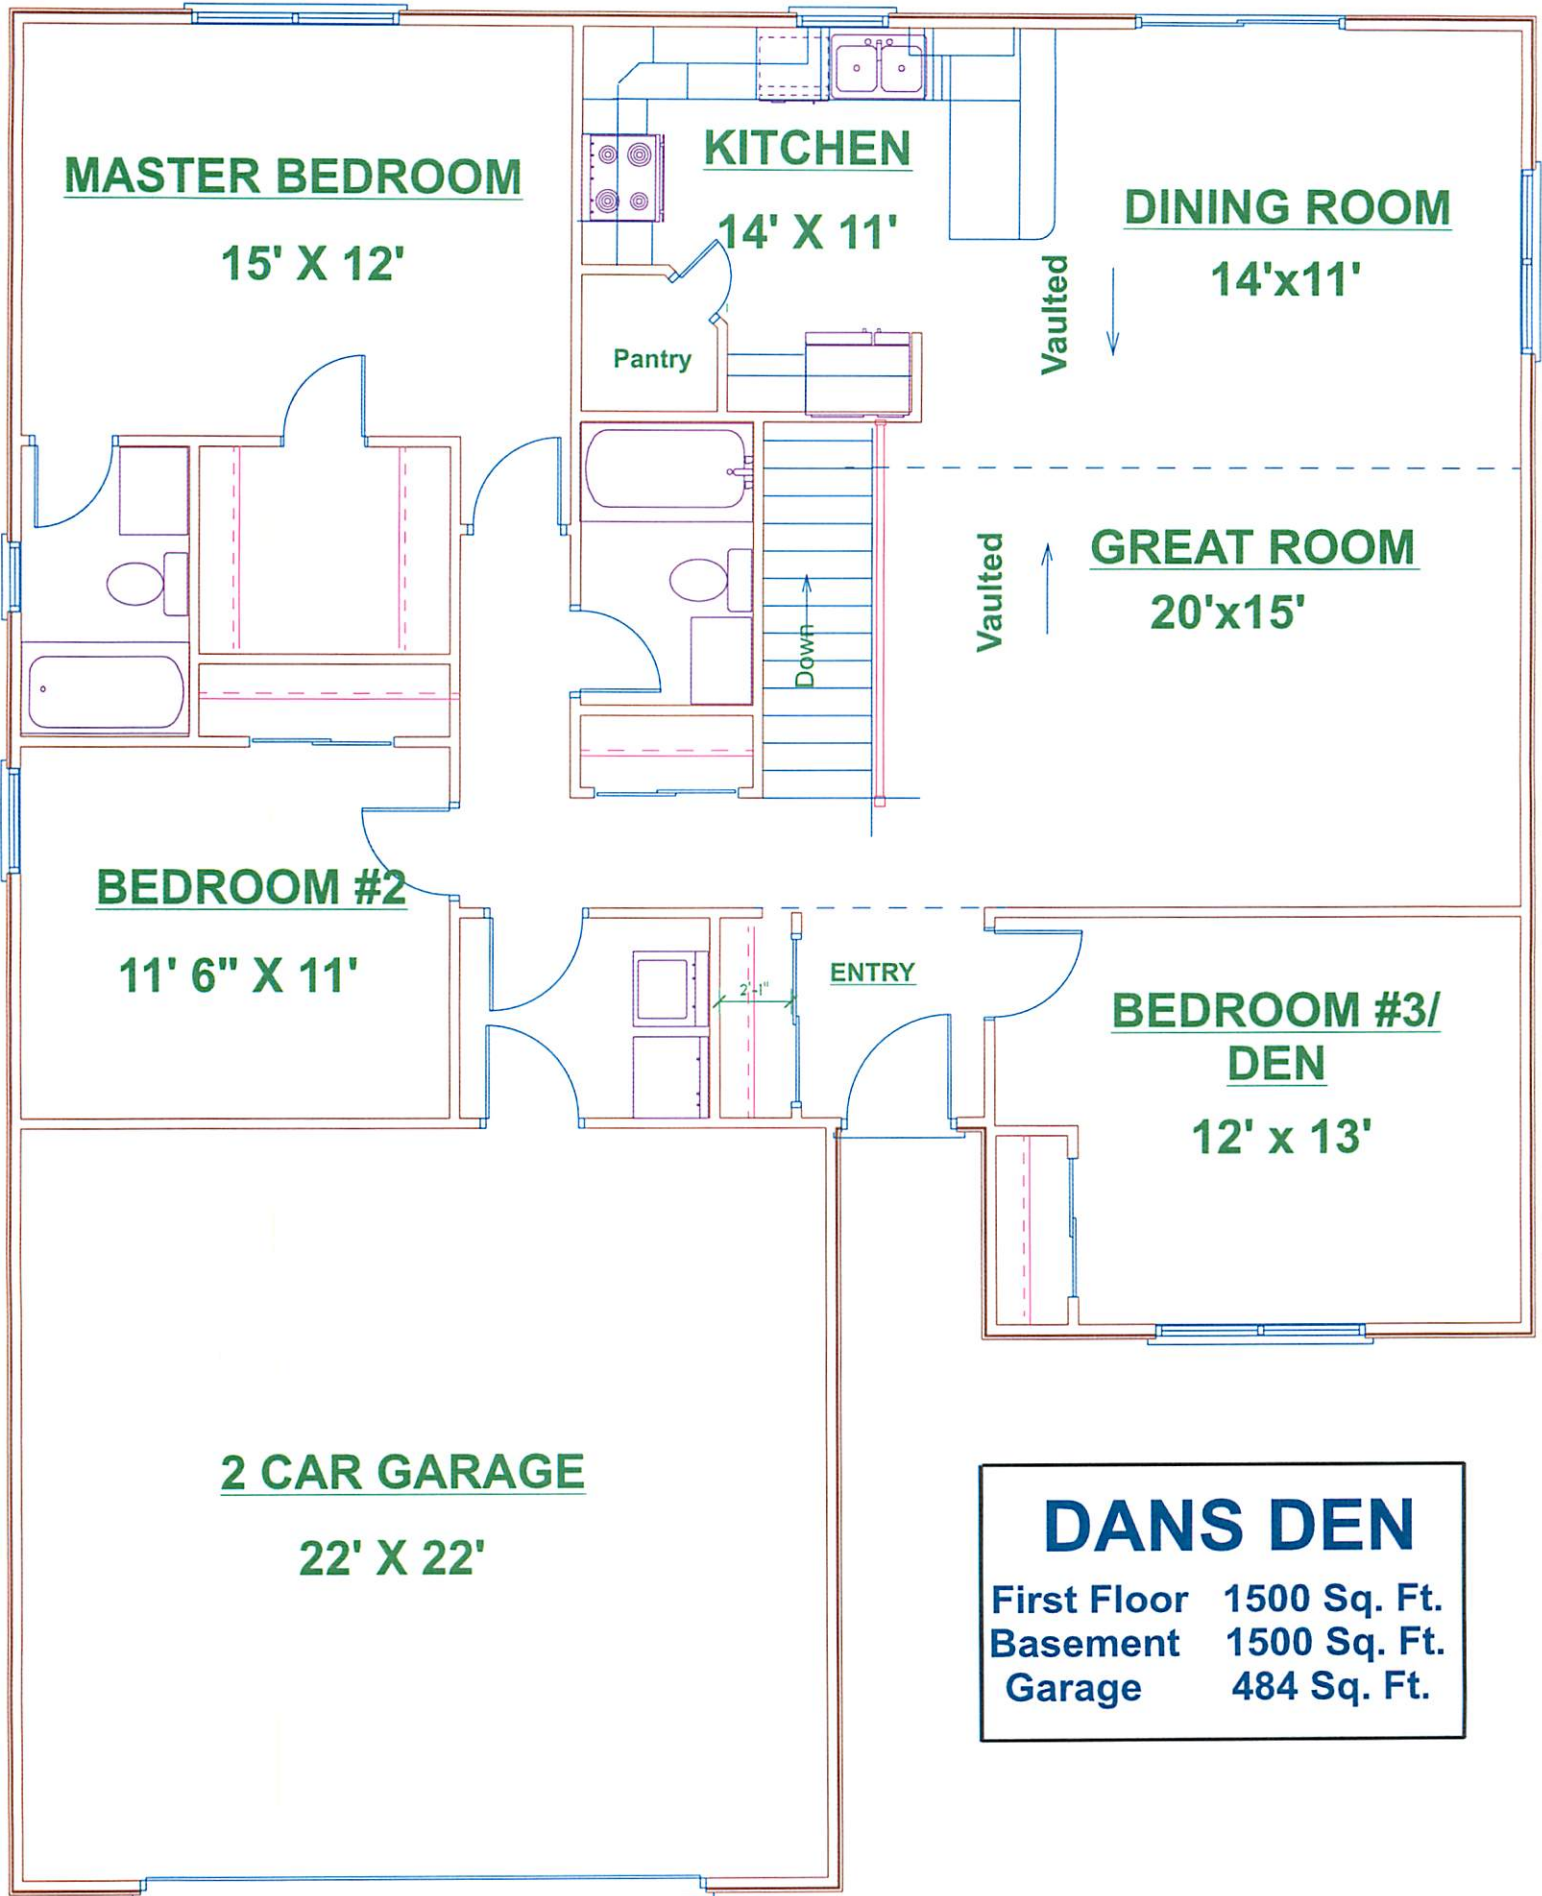

DANS DEN

**MITCH FEIKES BUILDERS INC
WHISPERING MEADOWS**

| | |
|-----------------|--------------|
| DANS DEN | |
| First Floor | 1500 Sq. Ft. |
| Basement | 1500 Sq. Ft. |
| Garage | 484 Sq. Ft. |