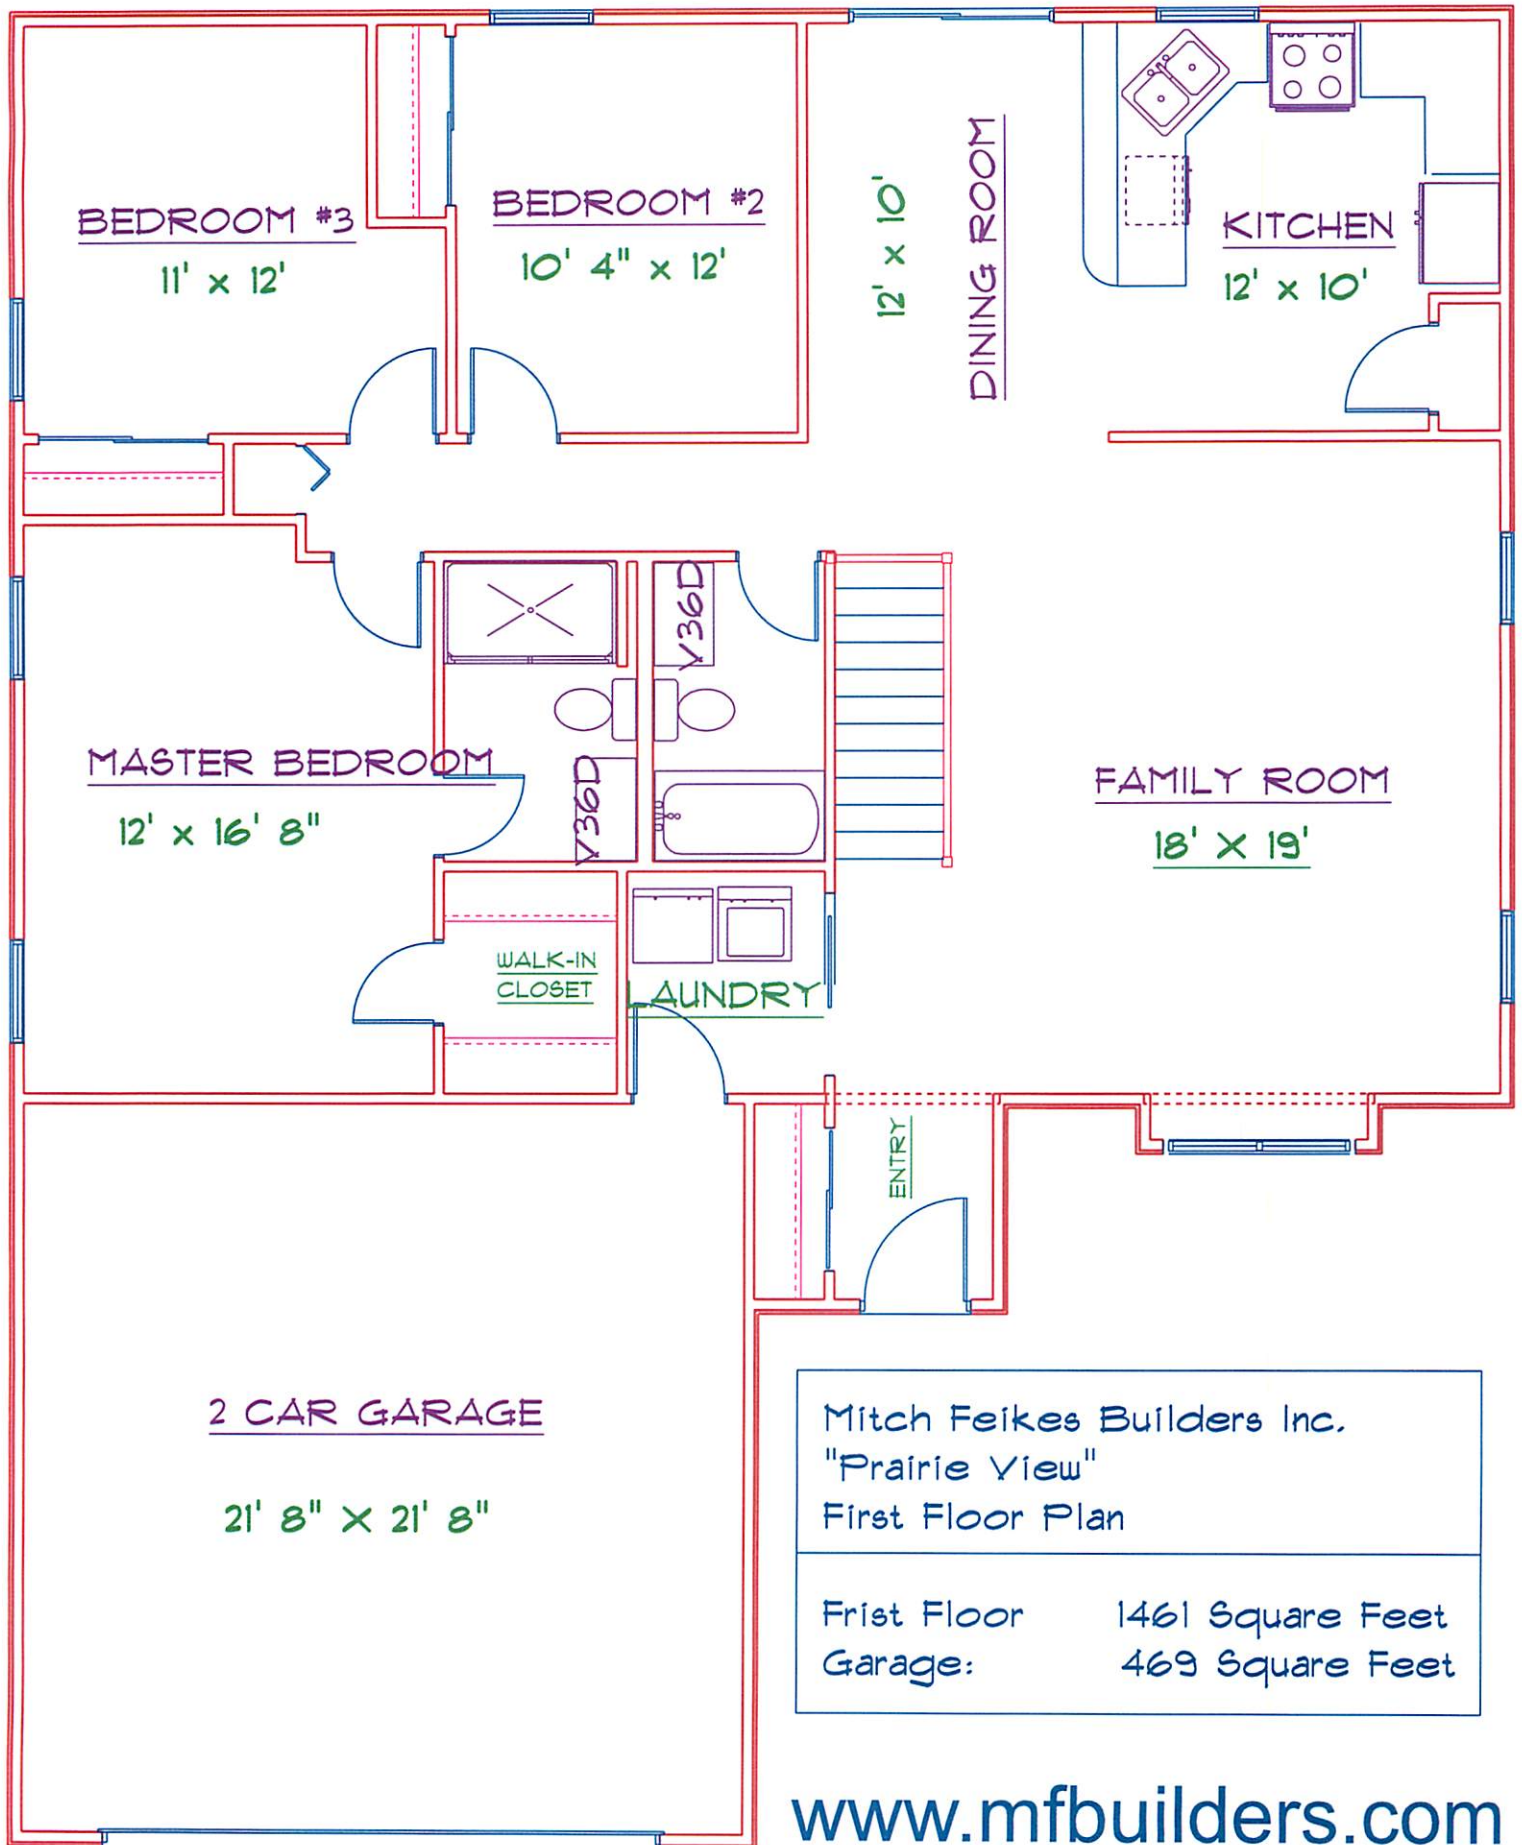

**The Prairie View**  
Mitch Feikes Builders Inc.  
[www.mfbuilder.com](http://www.mfbuilder.com)

Mitch Feikes Builders Inc.  
 "Prairie View"  
 First Floor Plan

---

Frist Floor      1461 Square Feet  
 Garage:            469 Square Feet