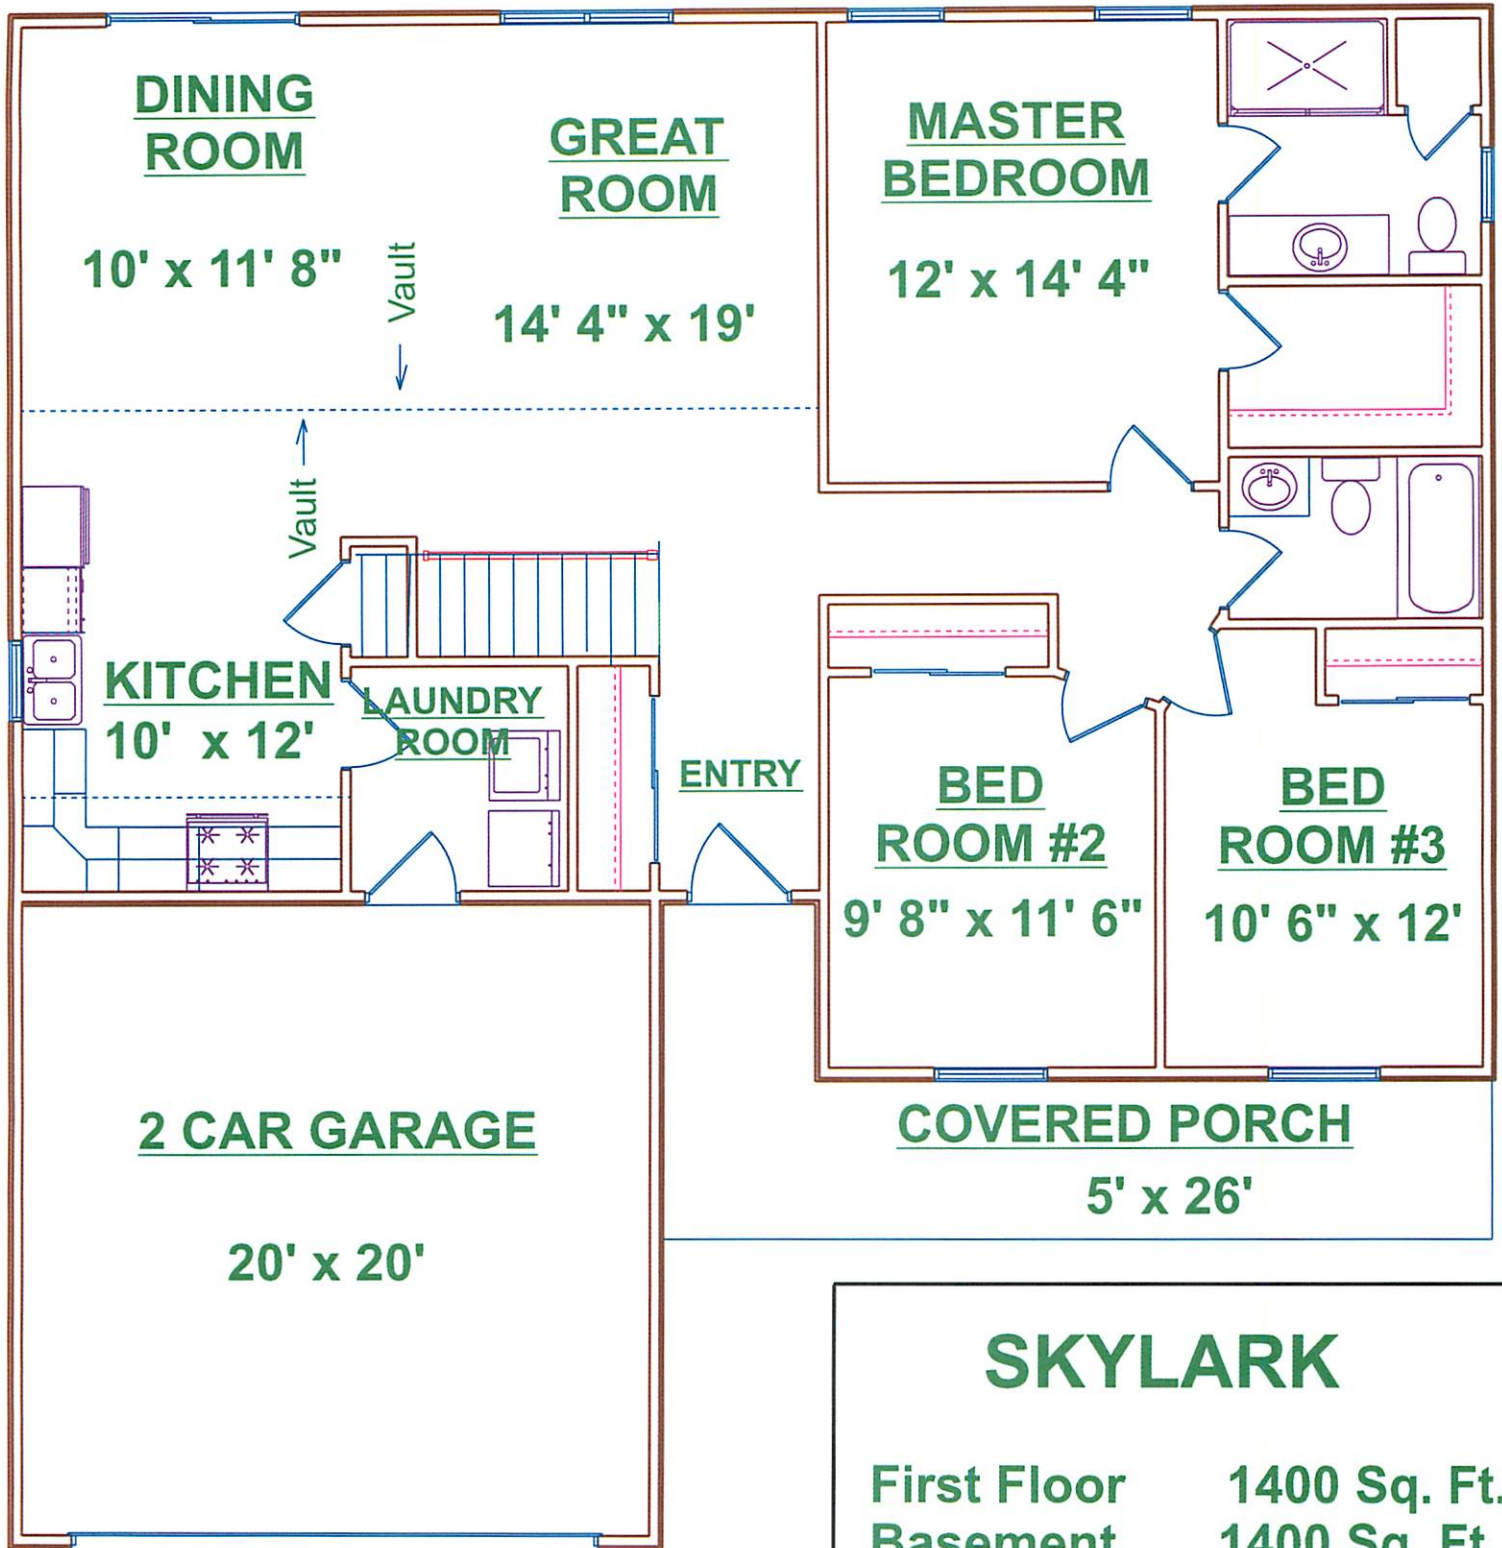

## SKYLARK

First Floor	1400 Sq. Ft.
Basement	1400 Sq. Ft.
Garage	484 Sq. Ft.
Front Porch	120 Sq. Ft.