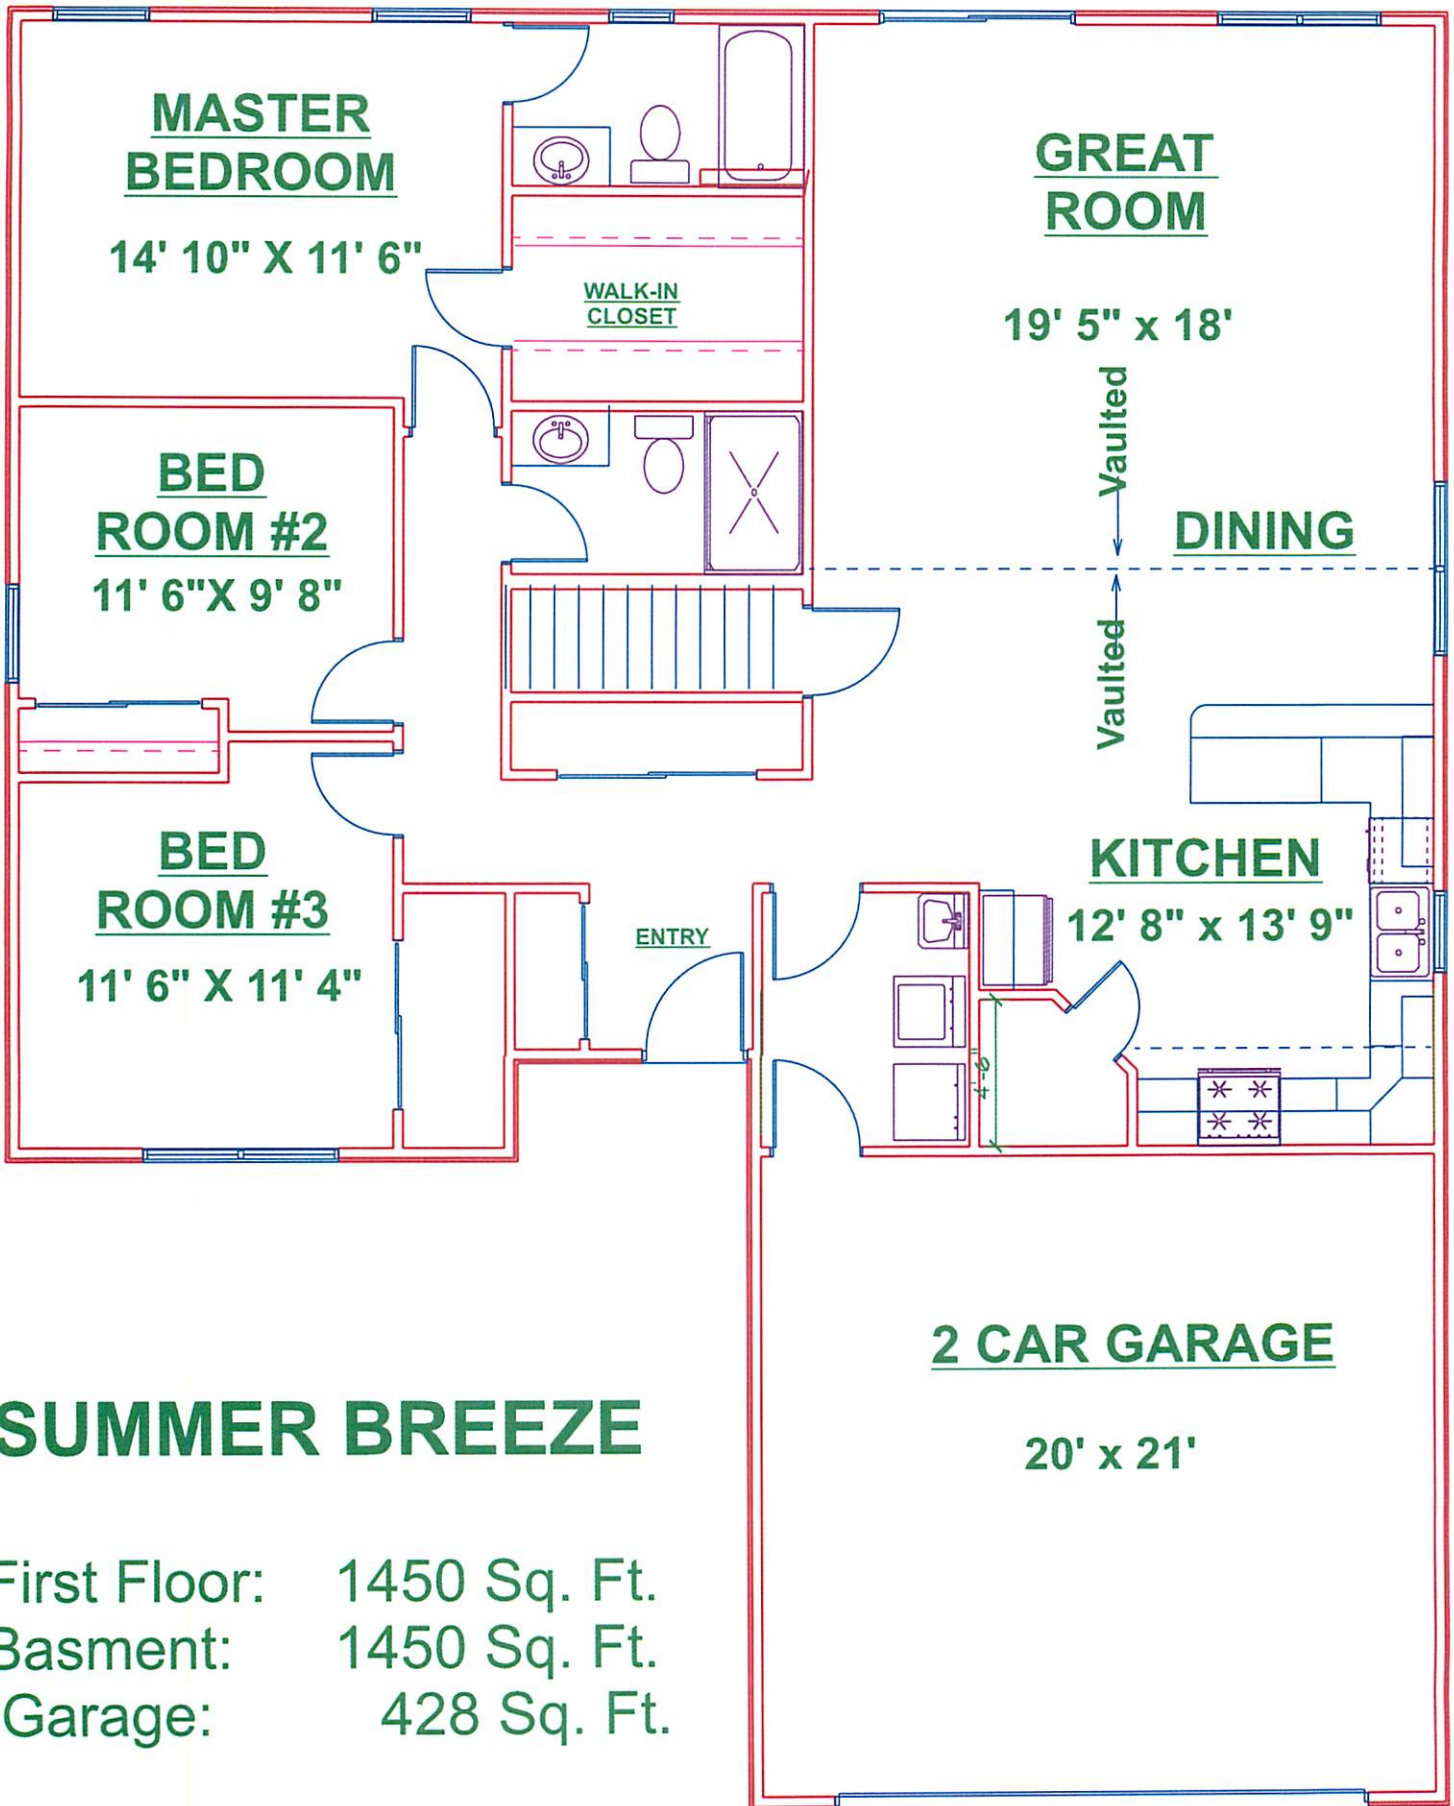

SUMMER BREEZE

MITCH FEIKES BUILDERS INC
WHISPERING MEADOWS

SUMMER BREEZE

First Floor: 1450 Sq. Ft.
 Basement: 1450 Sq. Ft.
 Garage: 428 Sq. Ft.