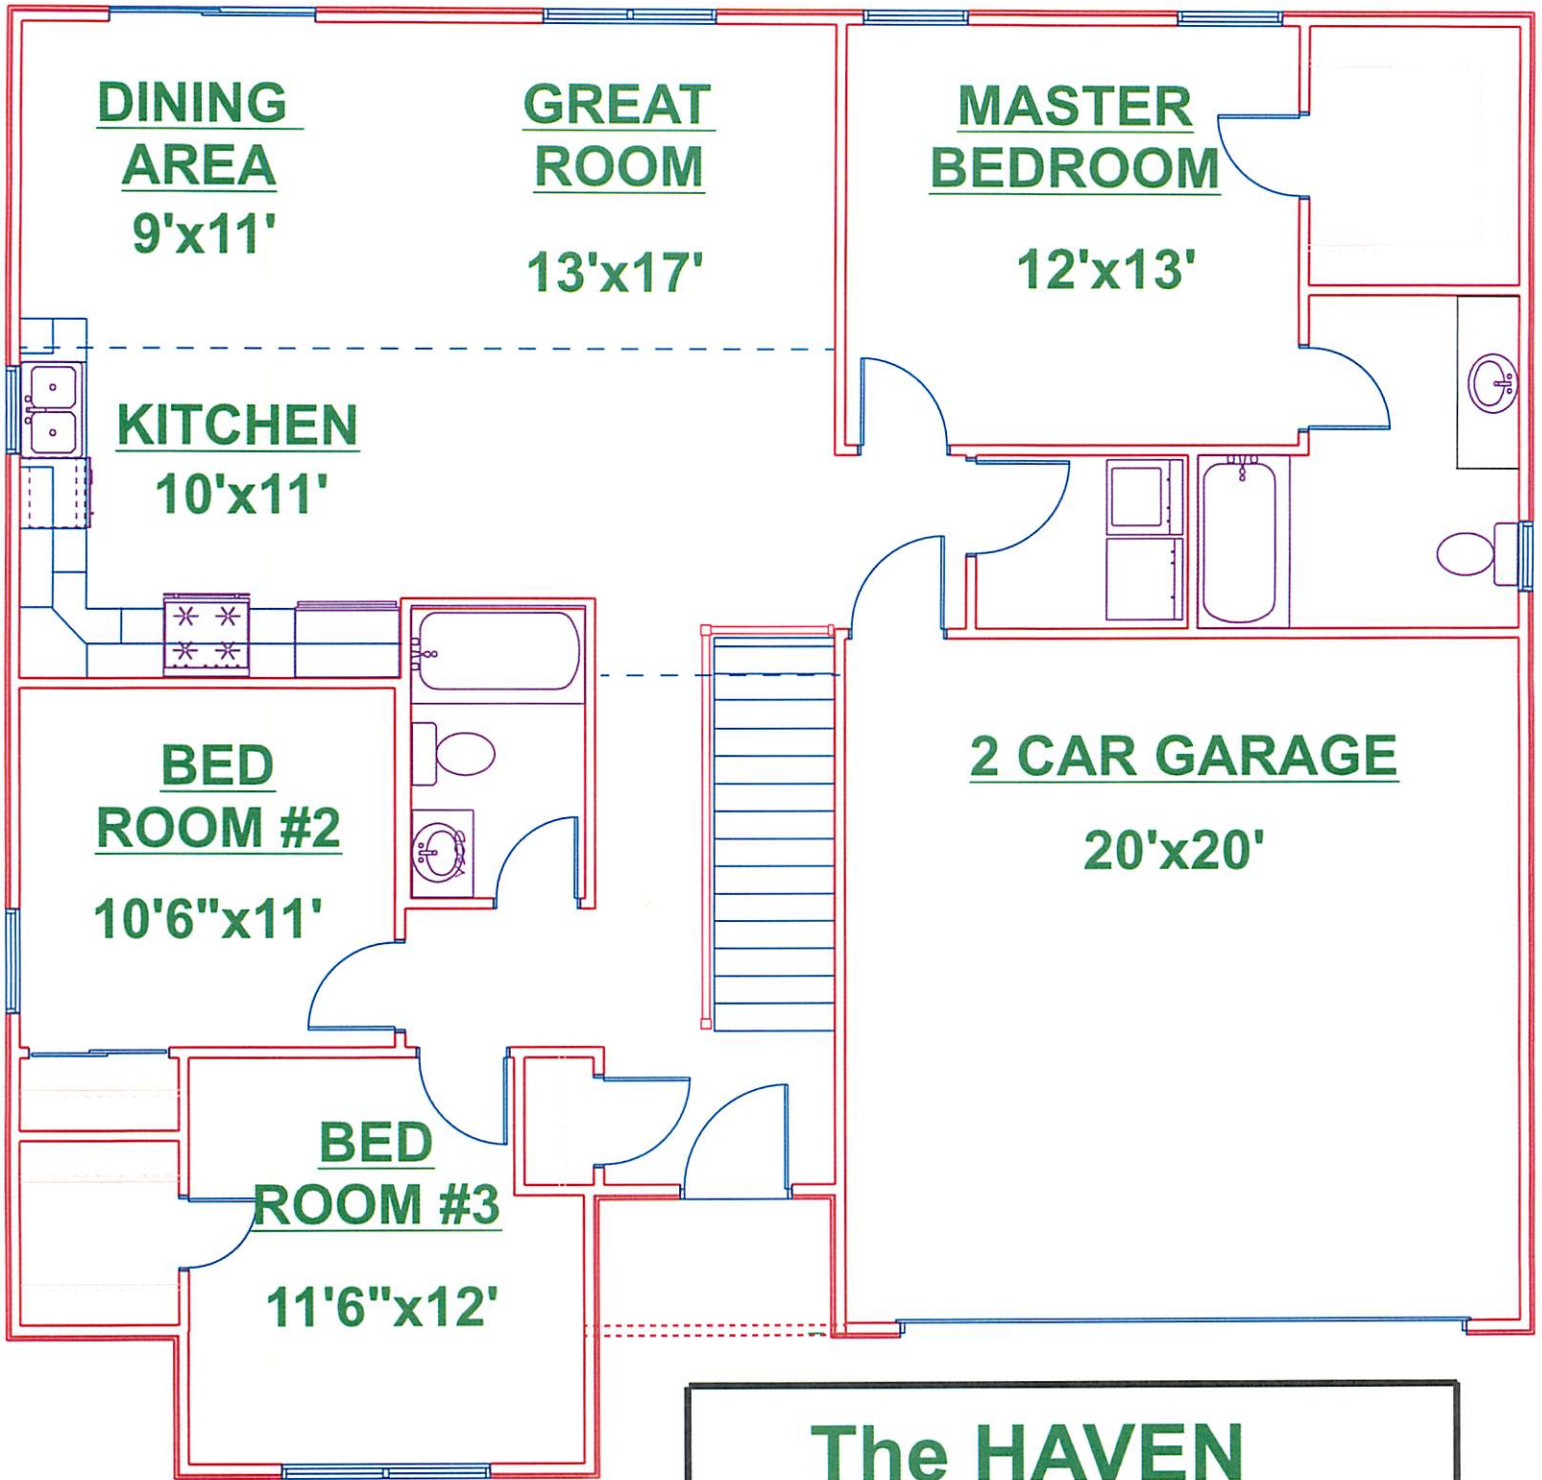

THE HAVEN

MITCH FEIKES BUILDERS INC
WHISPERING MEADOWS

The HAVEN	
First Floor	1313 Sq. Ft.
Basement	1313 Sq. Ft.
Garage	400 Sq. Ft.